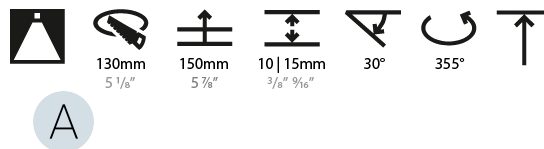

#### OPTICAL

Reflector: 20 / 25 / 40
Adjustability: Fixed

#### RATINGS AND CERTIFICATIONS

Certified By: Certified for North American Standards
IP rating: IP20

Ø 65mm 2 5/16"

Ø 139mm 5 1/2"