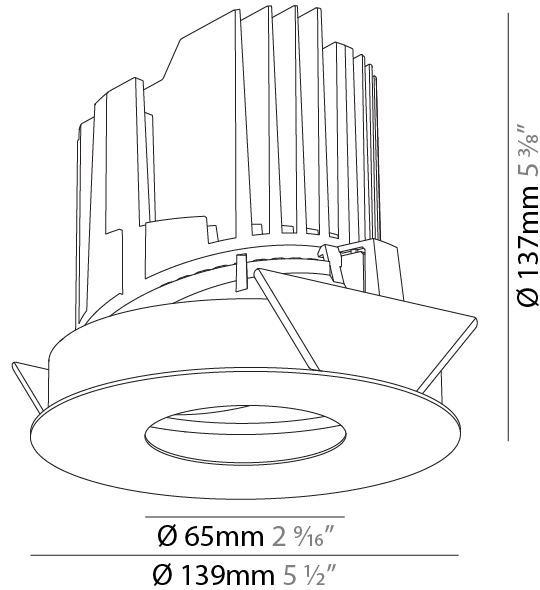

#### PHYSICAL

Shape: Round
Diameter (mm): 139
Diameter (in): 5 1/2
Height (mm): 137
Height (in): 5 3/8
Ceiling Thickness (mm): 10 / 12.5 / 15
Ceiling Thickness (in): 3/8 or 1/2 or 9/16
Min. Recessing Depth (mm): 150
Min. Recessing Depth (in): 5 7/8
Light Distribution: Adjustable / Downlight
Weight (kg): 0.856
Weight (lbs): 1.89
Fixture Finish: SSR / BKV / CWI / CRY / HAB / UFT / ITA / RUA / FTG / MYG / LOD / PUS / FRO / FUP / KIA / POP / BLS / SPG / MEY / GOH / GUM / CHC / COM / ABZ / JAG / OBR / MOS / ROR
Fixture Material: Aluminum Die Cast
Cut-out Measurements: 130mm / 5 1/8"

#### PHYSICAL

Shape: Round
Diameter (mm): 139
Diameter (in): 5 1/2
Height (mm): 126
Height (in): 4 15/16
Ceiling Thickness (mm): 10 / 12.5 / 15
Ceiling Thickness (in): 3/8 or 1/2 or 9/16
Min. Recessing Depth (mm): 140
Min. Recessing Depth (in): 5 1/2
Light Distribution: Adjustable / Asymmetric
Weight (kg): 0.816
Weight (lbs): 1.8
Fixture Finish: SSR / BKV / CWI / CRY / HAB / UFT / ITA / RUA / FTG / MYG / LOD / PUS / FRO / FUP / KIA / POP / BLS / SPG / MEY / GOH / GUM / CHC / COM / ABZ / JAG / OBR / MOS / ROR
Fixture Material: Aluminum Die Cast
Cut-out Measurements: 130mm / 5 1/8"

#### PHYSICAL

Shape: Round
Diameter (mm): 139
Diameter (in): 5 1/2
Height (mm): 137
Height (in): 5 3/8
Ceiling Thickness (mm): 10 / 12.5 / 15 / 25
Ceiling Thickness (in): 3/8 or 1/2 or 9/16
Min. Recessing Depth (mm): 150
Min. Recessing Depth (in): 5 7/8
Light Distribution: Adjustable / Asymmetric
Weight (kg): 0.865
Weight (lbs): 1.9
Fixture Finish: SSR / BKV / CWI / CRY / HAB / UFT / ITA / RUA / FTG / MYG / LOD / PUS / FRO / FUP / KIA / POP / BLS / SPG / MEY / GOH / GUM / CHC / COM / ABZ / JAG / OBR / MOS / ROR
Fixture Material: Aluminum Die Cast
Cut-out Measurements: 130mm / 5 1/8"

#### RATINGS AND CERTIFICATIONS

Certified By: Certified for North American Standards
IP rating: IP20

Ø 65mm 2 5/16"

Ø 139mm 5 1/2"